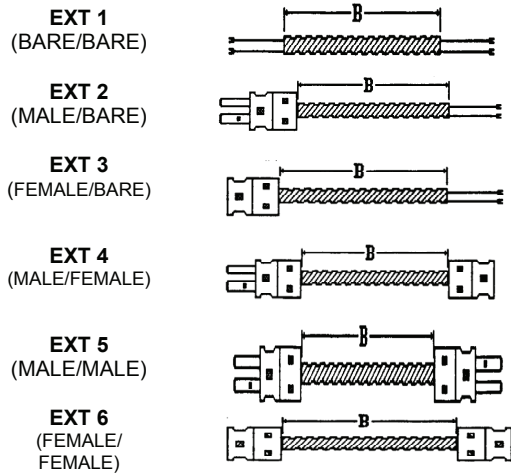

CABLE STYLE

STYLE #
EXT1
EXT2
EXT3
EXT4
EXT5
EXT6