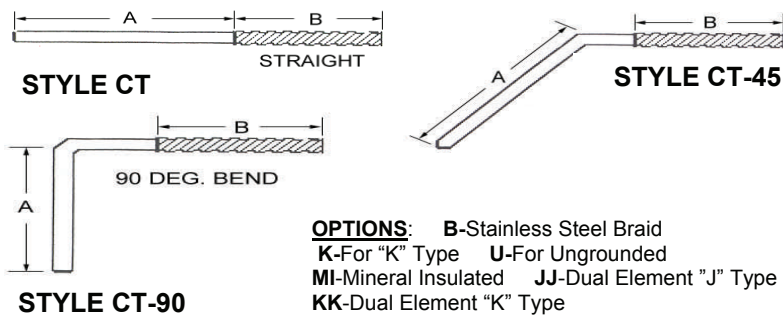

TEVAC COMPRESSION TYPE THERMOCOUPLES WITH & WITHOUT PLUG

"J" TYPE WITH SS HOSE—NO PLUG
Standard 3/16" Diameter

1/4" Diameter available - Specify**
1/8" Diameter available - Specify**

STYLE TYPE
CT
CT-45
CT-90

"J" TYPE WITH SS HOSE—with PLUG
Standard 3/16" Diameter

STYLE TYPE
CT-*
CT-45*
CT-90*

OPTIONS: B-Stainless Steel Braid
K-For "K" Type U-For Ungrounded
MI-Mineral Insulated JJ-Dual Element "J" Type
KK-Dual Element "K" Type

*ADD "P" TO OPTIONS BOX BELOW FOR MALE PLUG

TO ESTABLISH PART NUMBER:

EXAMPLE: Style CT-90* with Plug, with an "A" Length of 6" and a "B" Length of 60", "J" Type, Ungrounded would be: **CT-90-6-60-P-U**

BAYONET ADAPTORS: STAINLESS STEEL

PART NO.	LENGTH	THREAD
BA-78	7/8"	1/8-27" NPT
BA-78-3	7/8"	3/8-24 NF
BA-150	1-1/2"	1/8-27 NPT
BA-150-3	1-1/2"	3/8-24 NF
BA-200	2"	1/8" NPT
BA-250	2-1/2"	1/8-27NPT
BA-250-3	2-1/2"	3/8-24 NF
BA-350	3-1/2"	1/8-27NPT
BA-350-3	3-1/2"	3/8-24NF